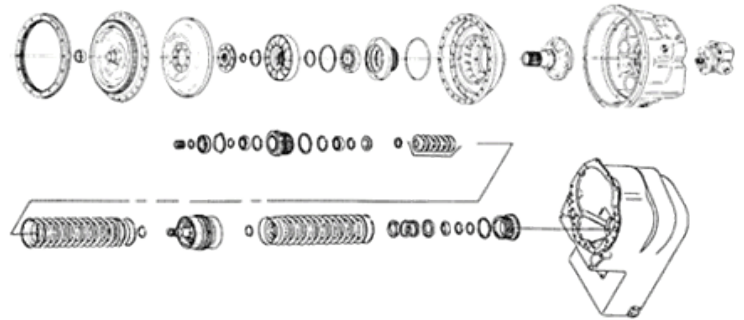

POWERTRAIN PARTS FOR MINING MACHINERY

Atlas Copco
Clark
Dana
Dux
Eimco
GHH
MTI
Tamrock
Toro
Volvo
Wagner

CLARK . DANA . SPICER . EATON . ROCKWELL . AXLETECH . ALLISON .
CARRARO . ZF

Authorized Dealer

Differentials
Planetaries
Transmissions
Torque Converters
Brakes
Drive lines