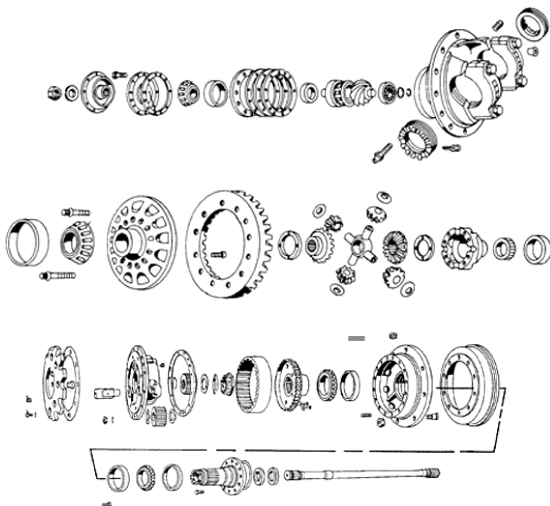

POWERTRAIN PARTS FOR MINING MACHINERY

Atlas Copco
Clark
Dana
Dux
Eimco
GHH
MTI
Tamrock
Toro
Volvo
Wagner

CLARK . DANA . SPICER . EATON . ROCKWELL . AXLETECH . ALLISON .
CARRARO . ZF

Authorized Dealer

Differentials
Planetaries
Transmissions
Torque Converters
Brakes
Drive lines

All of our major components are remanufactured to factory specifications and all transmissions are dyno tested. Each unit comes with a 6 month factory warranty.